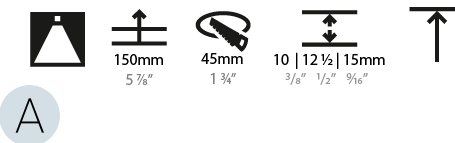

PHYSICAL

Aperture Sizes - Downlights: 1"
Shape: Round
Diameter (mm): 39
Diameter (in): 1 9/16
Height (mm): 72
Height (in): 2 13/16
Ceiling Thickness (mm): 10 / 12 / 15
Ceiling Thickness (in): 3/8 or 1/2 or 9/16
Min. Recessing Depth (mm): 150
Min. Recessing Depth (in): 5 7/8
Weight (kg): 0.129
Weight (lbs): 0.28
Fixture Finish: SSR / BKV / CWI / CRY / HAB / UFT / ITA / RUA / FTG / MYG / LOD / PUS / FRO / FUP / KIA / POP / BLS / SPG / MEY / GOH / CHC / COM / ABZ / JAG / OBR / MOS / ROR
Fixture Material: Aluminum
Cut-out Measurements: 45mm / 1 3/4"
Upon Request: Unique Sizes Unique Ceiling Thickness

ELECTRICAL

Lamp Type: LED (Zhaga Standard)
Input Wattage (W): 7.7
Total Output Wattage (W): 6.8
Dimming: Tri-Mode (Non-Dimming and Phase Dimming (120Vac only) and 0-10V Dimming)
Driver Included: No
Driver Location: Remote
Driver Type: Constant Current - 120 / 277Vac
Input Voltage (V): 120 - 277
Constant Current (MA): 250

LED

Number of LEDs: 1
Color Temperature (°K): 2700 / 3000 / 3500 / 4000
Max. Delivered Lumen (lm): 660 / 690 / 725 / 740
Nominal Lumen (lm): 734 / 762 / 801 / 817
CRI: >90 CRI
Lamp Life (hrs): 50000
Upon Request: RGB-W Tunable White Special Color Temperature

OPTICAL

Reflector: 33 / 47 / 65
Upon Request: Special Beam Angles

RATINGS AND CERTIFICATIONS

Certified By: Certified for North American Standards
IP rating: IP20