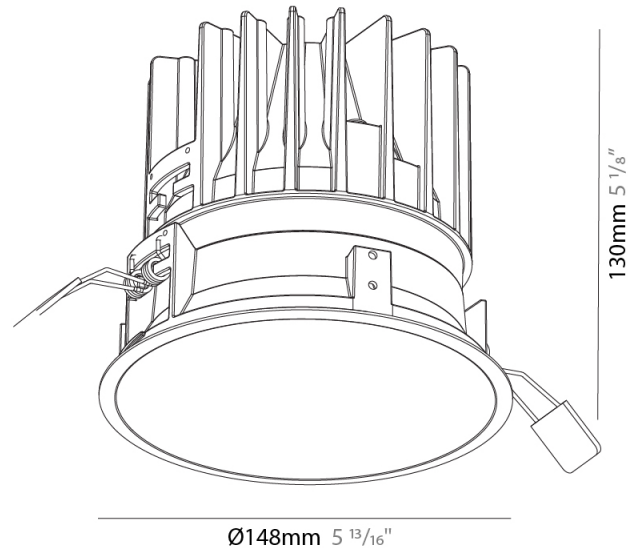

GENERAL

Series: Invader Standard
Partner: Prolicht
Division: Architectural
Installation: Recessed
Product Type: Downlight
Mounting Location: Ceiling
Light Distribution: Downlight

PHYSICAL

Aperture Sizes - Downlights: 5"
Shape: Round
Diameter (mm): 148
Diameter (in): 5 ¹³/₁₆
Height (mm): 130
Height (in): 5 ¹/₈
Ceiling Thickness (mm): 5 - 30
Ceiling Thickness (in): 1/16 - 1 3/16
Min. Recessing Depth (mm): 140
Min. Recessing Depth (in): 5 ¹/₂
Weight (kg): 0.9
Weight (lbs): 1.98
Fixture Finish: SSR / BKV / CWI / CRY / HAB / UFT / ITA / RUA / FTG / MYG / LOD / PUS / FRO / FUP / KIA / POP / BLS / SPG / MEY / GOH / CHC / COM / ABZ / JAG / OBR / MOS / ROR
Fixture Material: Aluminum Die Cast
Cut-out Measurements: 142mm / 5 9/16"

ELECTRICAL

Lamp Type: LED (Zhaga Standard)
Input Wattage (W): 28.6
Total Output Wattage (W): 26
Dimming: Tri-Mode (Non-Dimming and Phase Dimming (120Vac only) and 0-10V Dimming)
Driver Included: No
Driver Location: Recessed Housing
Driver Type: Constant Current - Universal
Housing: See components
Input Voltage (V): 120 - 277
Constant Current (MA): 700

LED

Number of LEDs: 1
Color Temperature (°K): 2700 / 3000 / 3500 / 4000
Max. Delivered Lumen (lm): 2210 / 2270 / 2391 / 2440
Nominal Lumen (lm): 3210 / 3290 / 3459
CRI: >90 CRI
Lamp Life (hrs): 50000

OPTICAL

Reflector°: 18 / 26 / 40

RATINGS AND CERTIFICATIONS

Certified By: Certified for North American Standards
IP rating: IP20

PROJECT
TYPE
SPECIFIER
QUANTITY
DATE