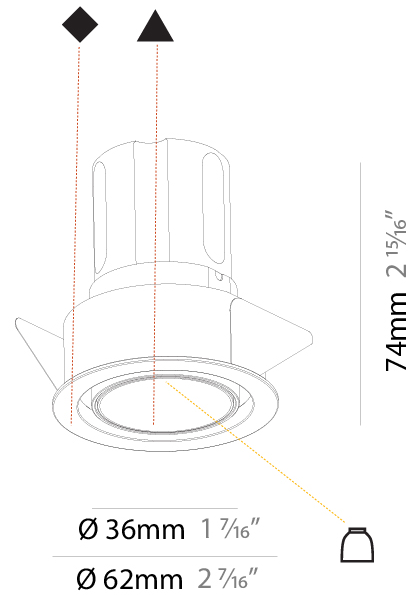

GENERAL

Series: Invader Standard
Subseries: Invader Adjustable
Partner: Prolicht
Division: Architectural
Installation: Recessed
Product Type: Downlight
Mounting Location: Ceiling
Light Distribution: Adjustable

PHYSICAL

Aperture Sizes - Downlights: 1"
Shape: Round
Diameter (mm): 62
Diameter (in): 2 7/16
Height (mm): 74
Height (in): 2 15/16
Min. Recessing Depth (mm): 150
Min. Recessing Depth (in): 5 7/8
Weight (kg): 0.138
Weight (lbs): 0.304
Fixture Finish: SSR / BKV / CWI / CRY / HAB / UFT / ITA / RUA / FTG / MYG / LOD / PUS / FRO / FUP / KIA / POP / BLS / SPG / MEY / GOH / CHC / COM / ABZ / JAG / OBR / MOS / ROR
Fixture Material: Aluminum
Cut-out Measurements: 57mm / 2 1/4"

ELECTRICAL

Lamp Type: LED (Zhaga Standard)
Input Wattage (W): 6.8
Total Output Wattage (W): 6.2
Dimming: Tri-Mode (Non-Dimming and Phase Dimming (120Vac only) and 0-10V Dimming)
Driver Included: No
Driver Location: Remote
Driver Type: Constant Current - 120 / 277Vac
Input Voltage (V): 120 - 277
Constant Current (MA): 250

LED

Number of LEDs: 1
Color Temperature (°K): 2700 / 3000 / 3500 / 4000
Max. Delivered Lumen (lm): 605 / 633 / 660 / 669
CRI: >90 CRI
Lamp Life (hrs): 50000

OPTICAL

Reflector°: 40 / 50
Adjustability: Rotational 180°; Tilt 30°

RATINGS AND CERTIFICATIONS

Certified By: Certified for North American Standards
IP rating: IP20