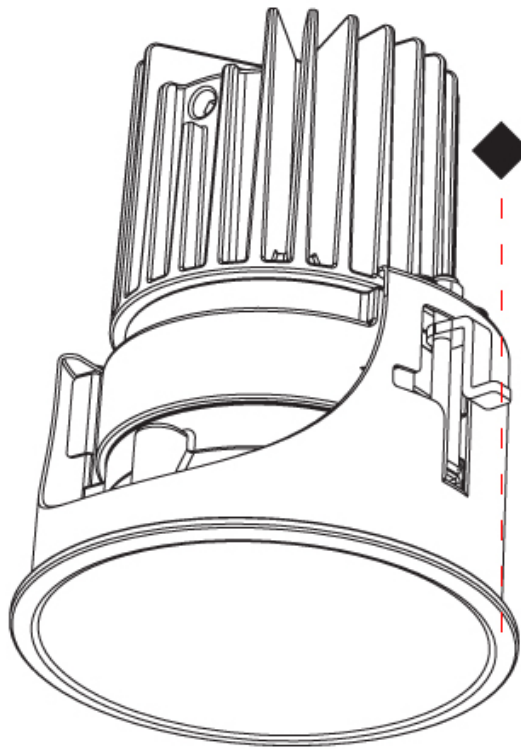

INVADER STANDARD RECESSED

A35604-

PROJECT	_____
TYPE	_____
SPECIFIER	_____
QUANTITY	_____
DATE	_____