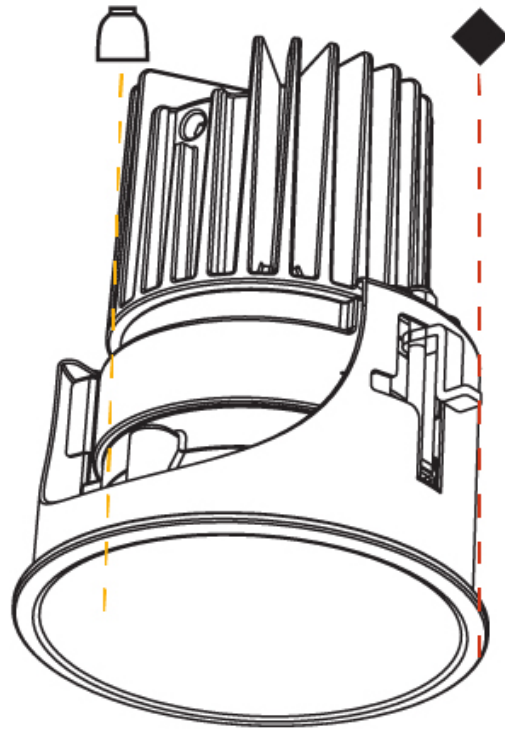

INVADER STANDARD RECESSED

A35602-

PROJECT	_____
TYPE	_____
SPECIFIER	_____
QUANTITY	_____
DATE	_____