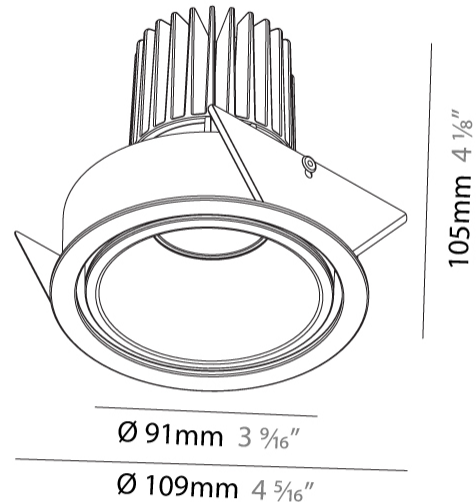

GENERAL

Series: Invader Standard
Subseries: Invader Adjustable
Partner: Prolicht
Division: Architectural
Installation: Recessed
Product Type: Downlight
Mounting Location: Ceiling
Light Distribution: Adjustable

PHYSICAL

Aperture Sizes - Downlights: 2"
Shape: Round
Diameter (mm): 109
Diameter (in): 4 ⁵/₁₆
Height (mm): 105
Height (in): 4 ¹/₈
Min. Recessing Depth (mm): 120
Min. Recessing Depth (in): 4 ³/₄
Weight (kg): 0.434
Weight (lbs): 0.96
Fixture Finish: SSR / BKV / CWI / CRY / HAB / UFT / ITA / RUA / FTG / MYG / LOD / PUS / FRO / FUP / KIA / POP / BLS / SPG / MEY / GOH / CHC / COM / ABZ / JAG / OBR / MOS / ROR
Fixture Material: Aluminum
Cut-out Measurements: 104mm / 4 1/8"

ELECTRICAL

Lamp Type: LED (Zhaga Standard)
Input Wattage (W): 14.3
Total Output Wattage (W): 13
Dimming: Tri-Mode (Non-Dimming and Phase Dimming (120Vac only) and 0-10V Dimming)
Driver Included: No
Driver Location: Recessed Housing
Driver Type: Constant Current - Universal
Housing: See components
Input Voltage (V): 120 - 277
Constant Current (MA): 350

LED

Number of LEDs: 1
Color Temperature (°K): 2700 / 3000 / 3500 / 4000
Max. Delivered Lumen (lm): 890 / 920 / 970 / 990
Nominal Lumen (lm): 1304 / 1352 / 1421 / 1450
CRI: >90 CRI
Lamp Life (hrs): 50000

OPTICAL

Reflector: 20 / 40 / 60
Adjustability: Rotational 180°; Tilt 30°

RATINGS AND CERTIFICATIONS

Certified By: Certified for North American Standards
IP rating: IP20