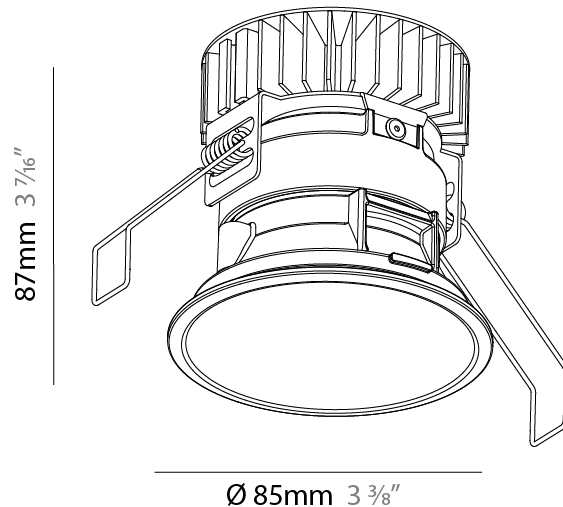

GENERAL

Series: Invader Standard
Partner: Prolicht
Division: Architectural
Installation: Recessed
Product Type: Downlight
Mounting Location: Ceiling
Light Distribution: Downlight

PHYSICAL

Aperture Sizes - Downlights: 3"
Shape: Round
Diameter (mm): 85
Diameter (in): 3 3/8"
Height (mm): 87
Height (in): 3 7/16"
Ceiling Thickness (mm): 10 / 12.5 / 15
Ceiling Thickness (in): 3/8 or 1/2 or 9/16
Min. Recessing Depth (mm): 90
Weight (kg): 0.233
Weight (lbs): 0.51
Fixture Material: Aluminum Die Cast
Cut-out Measurements: Dia: 80mm 3 1/8"

ELECTRICAL

Lamp Type: LED (Zhaga Standard)
Input Wattage (W): 9.9
Total Output Wattage (W): 9
Dimming: Tri-Mode (Non-Dimming and Phase Dimming (120Vac only) and 0-10V Dimming)
Driver Included: No
Driver Location: Recessed Housing
Driver Type: Constant Current - Universal
Housing: See components
Input Voltage (V): 120 - 277
Constant Current (MA): 250

LED

Number of LEDs: 1
Color Temperature (°K): 2700 / 3000 / 3500 / 4000
Max. Delivered Lumen (lm): 650 / 680 / 715 / 730
Nominal Lumen (lm): 960 / 995 / 1046 / 1067
CRI: >90 CRI
Lamp Life (hrs): 50000

OPTICAL

Reflector: 20 / 40 / 60

RATINGS AND CERTIFICATIONS

Certified By: Certified for North American Standards
IP rating: IP20